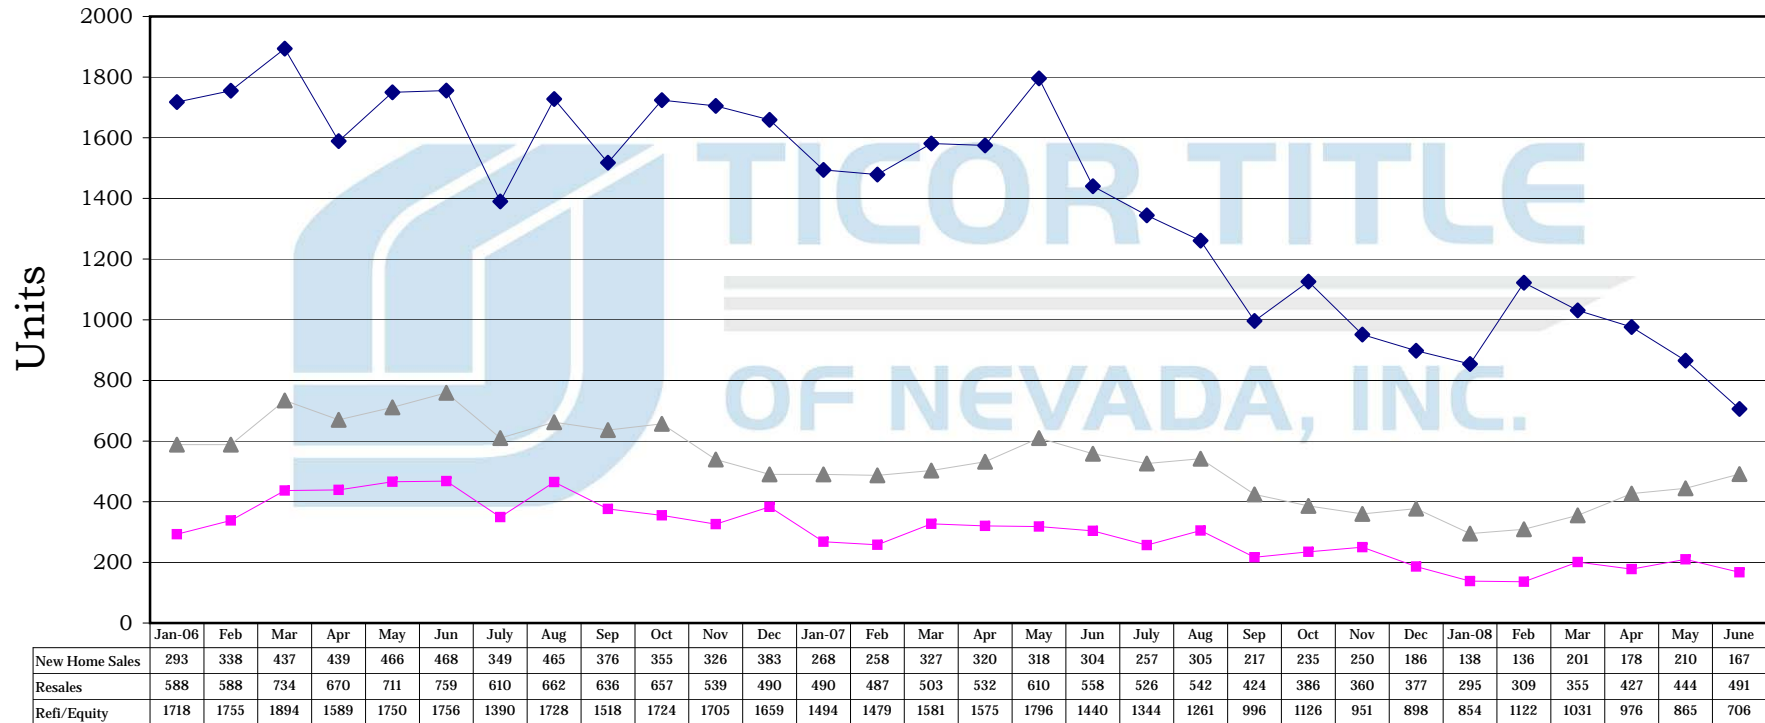

### Washoe County Insured Recording Statistics 2006 - 2008 Resale/NewHome/Refinance Trend

\*Ticor does not guarantee the accuracy of this data. This is for informational purposes only and is intended to view the general market trend in Washoe County.